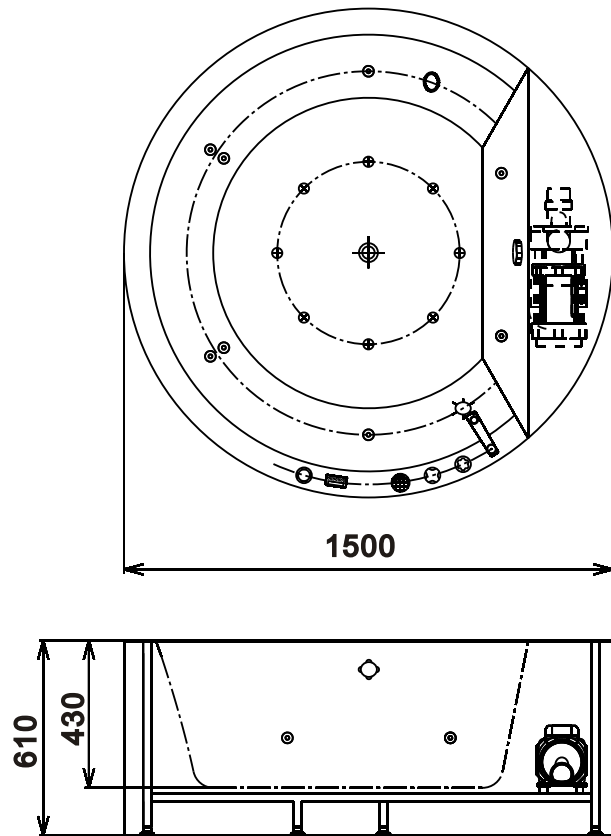

G9230 MASSAGE BATHTUB

Reference dimension

Allocation of water and power